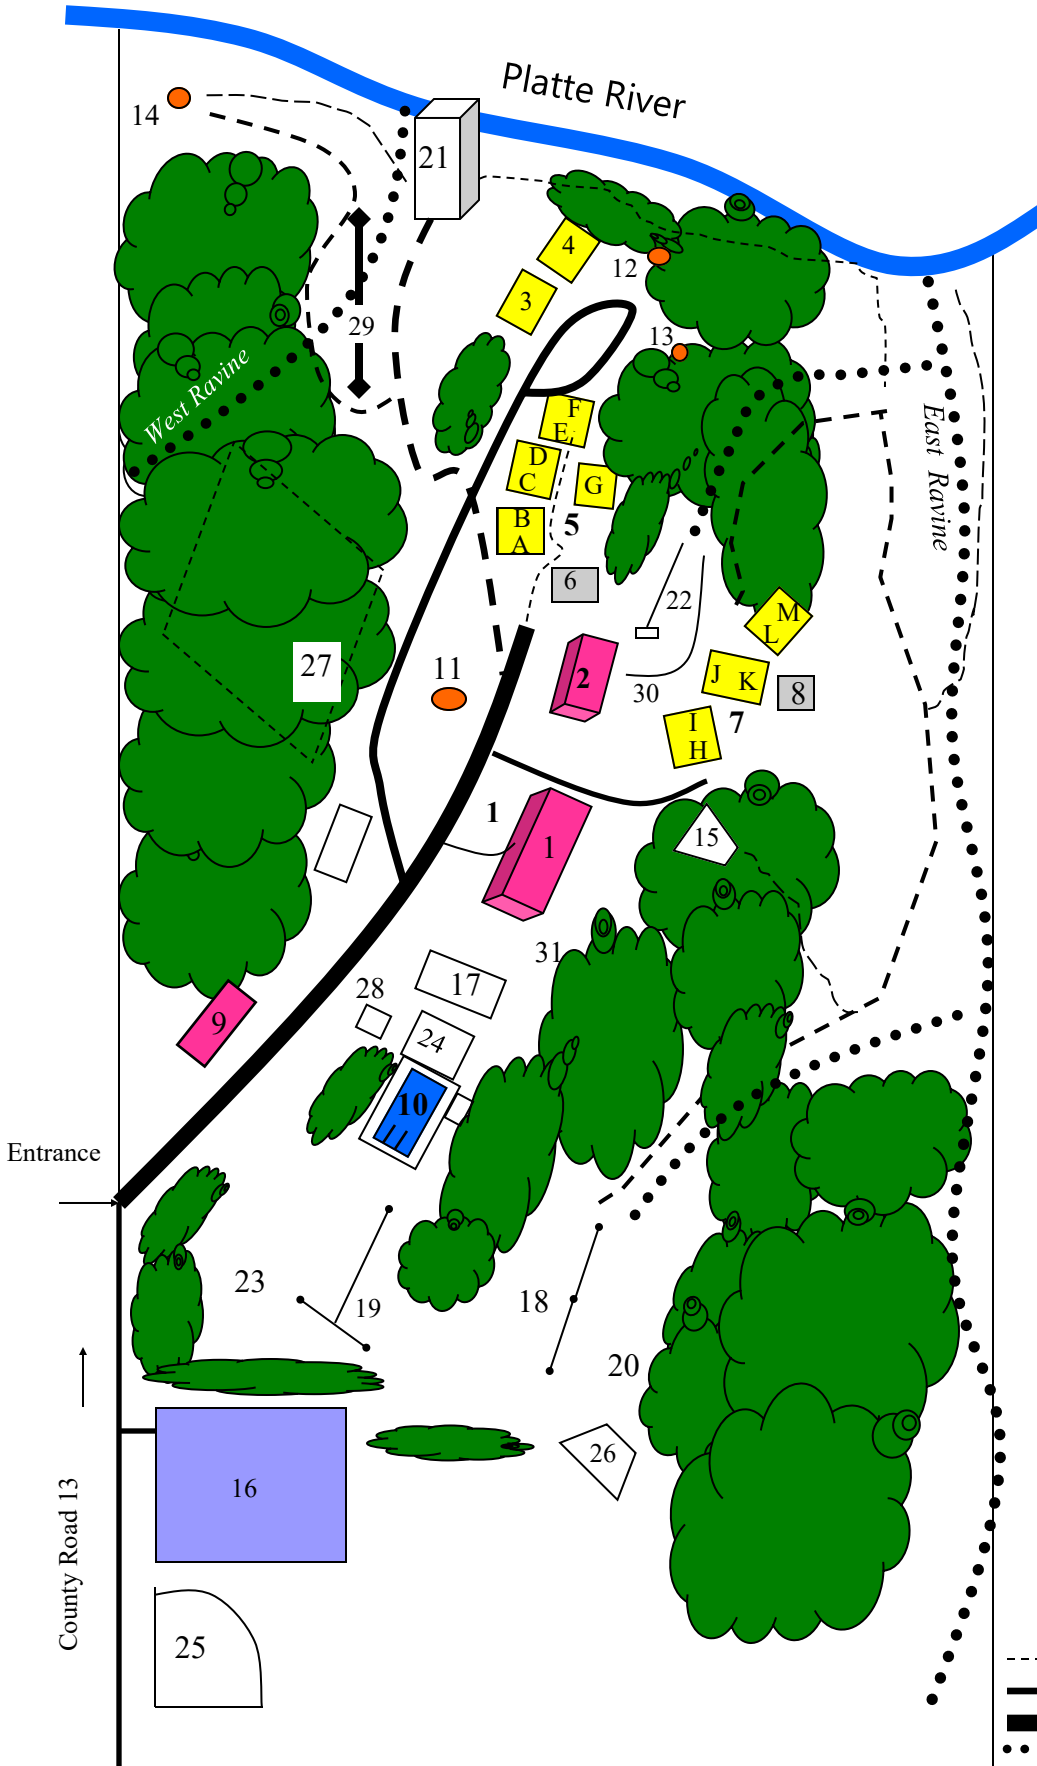

Camp Rivercrest

North

- 1 - Chapel/Glen Morrison Lodge
- 2 - Dining Hall
- 3 - Whitetail Lodge (Rooms 1-4)
- 4 - Ridgeview Lodge (Rooms 1-4)
- 5 - Forest Cabins (7 total)
 - A. Aspen
 - B. Cedar
 - C. Chestnut
 - D. Hickory
 - E. Maple
 - F. Redwood
 - G. Walnut
- 6 - Forest Bathhouse
- 7 - Hilltop cabins (6 total)
 - H. Beaver
 - I. Bobcat
 - J. Coyote
 - K. Raccoon
 - L. Red Fox
 - M. Squirrel
- 8 - Hilltop bath-house
- 9 - Welcome Center/BMR
- 10 - Pool and Pool-house
- 11 - "Dining hall" fire circle
- 12 - "Lodges" fire circle
- 13 - "Forest" fire circle
- 14 - "River" fire circle
- 15 - Outdoor chapel
- 16 - South parking lot
- 17 - Basket Ball
- 18 - High Ropes course
- 19 - Big swing
- 20 - Low ropes course
- 21 - Climbing tower
- 22 - Black Banana
- 23 - Athletic Field
- 24 - Grogan Pavilion
- 25 - Ball Field
- 26 - Archery
- 27 - Paint Ball
- 28 - Snack Shack
- 29 - Zipline
- 30 - Snow Sledding hill
- 31 - Sand volleyball

- Hiking Trails
- Limited Vehicle use
- Main Driveway
- Ravines