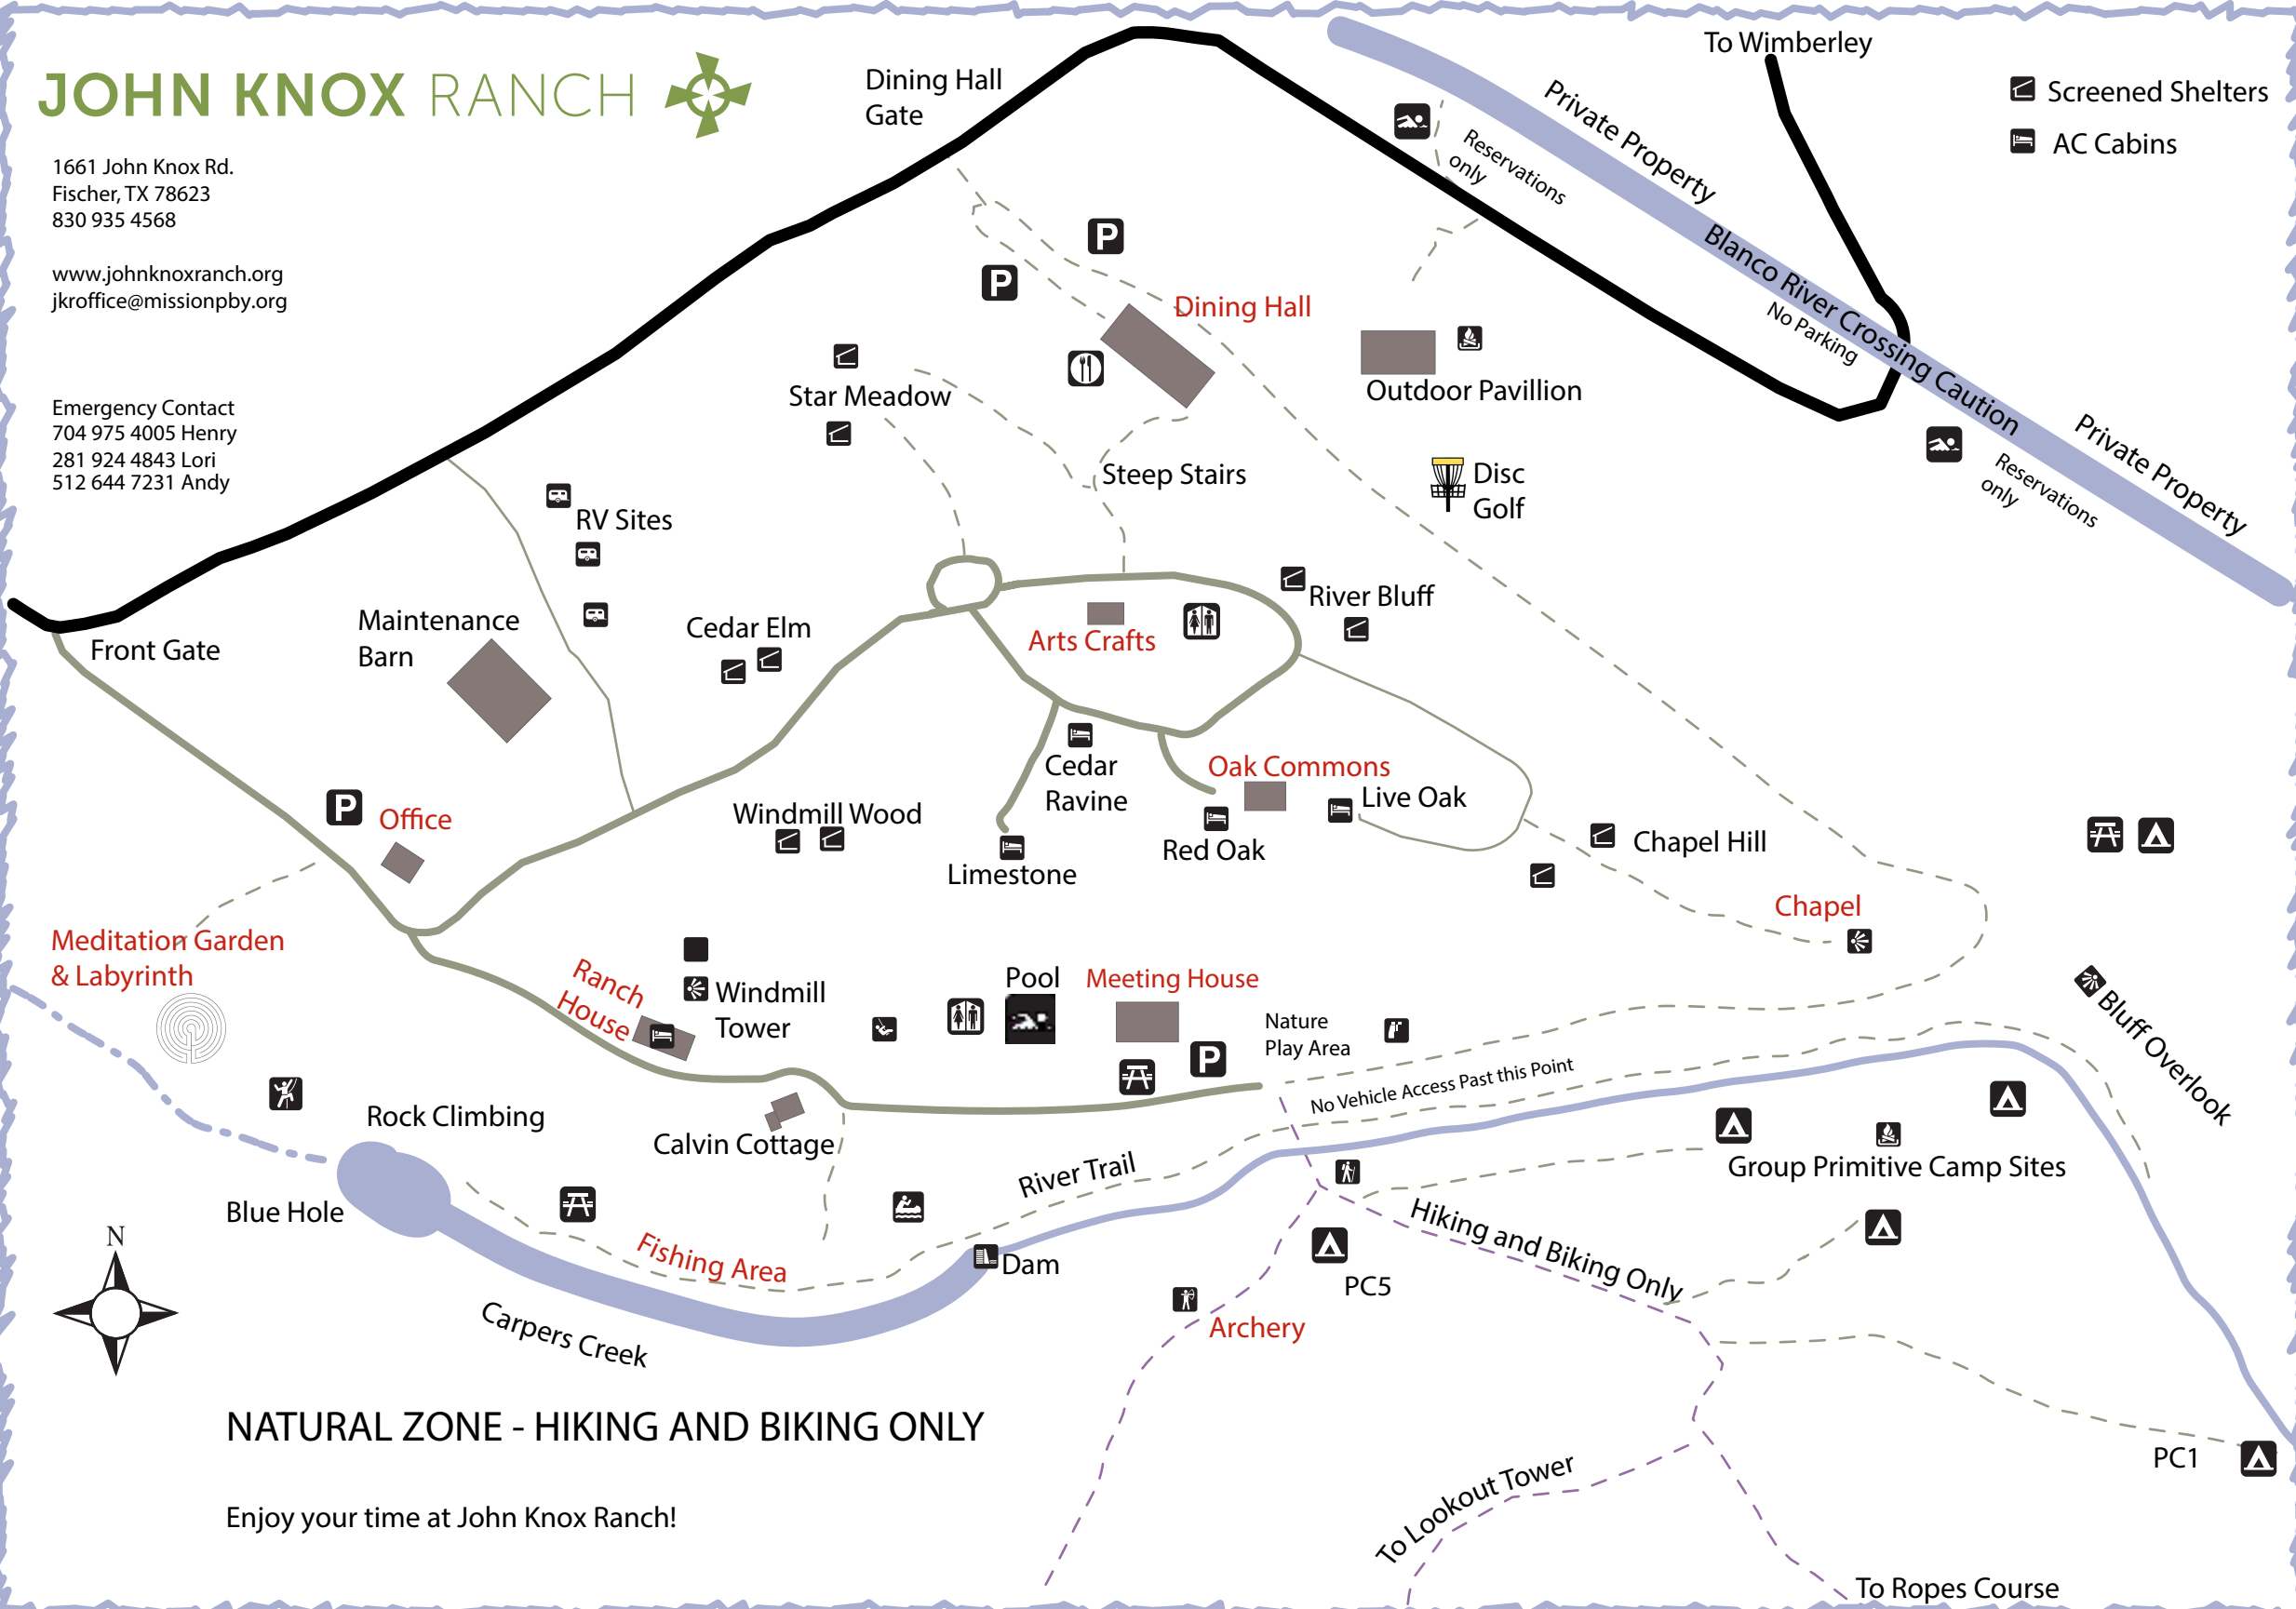

JOHN KNOX RANCH

1661 John Knox Rd.
Fischer, TX 78623
830 935 4568

www.johnknoxranch.org
jkroffice@missionpby.org

Emergency Contact
704 975 4005 Henry
281 924 4843 Lori
512 644 7231 Andy

- Screened Shelters
- AC Cabins

NATURAL ZONE - HIKING AND BIKING ONLY

Enjoy your time at John Knox Ranch!