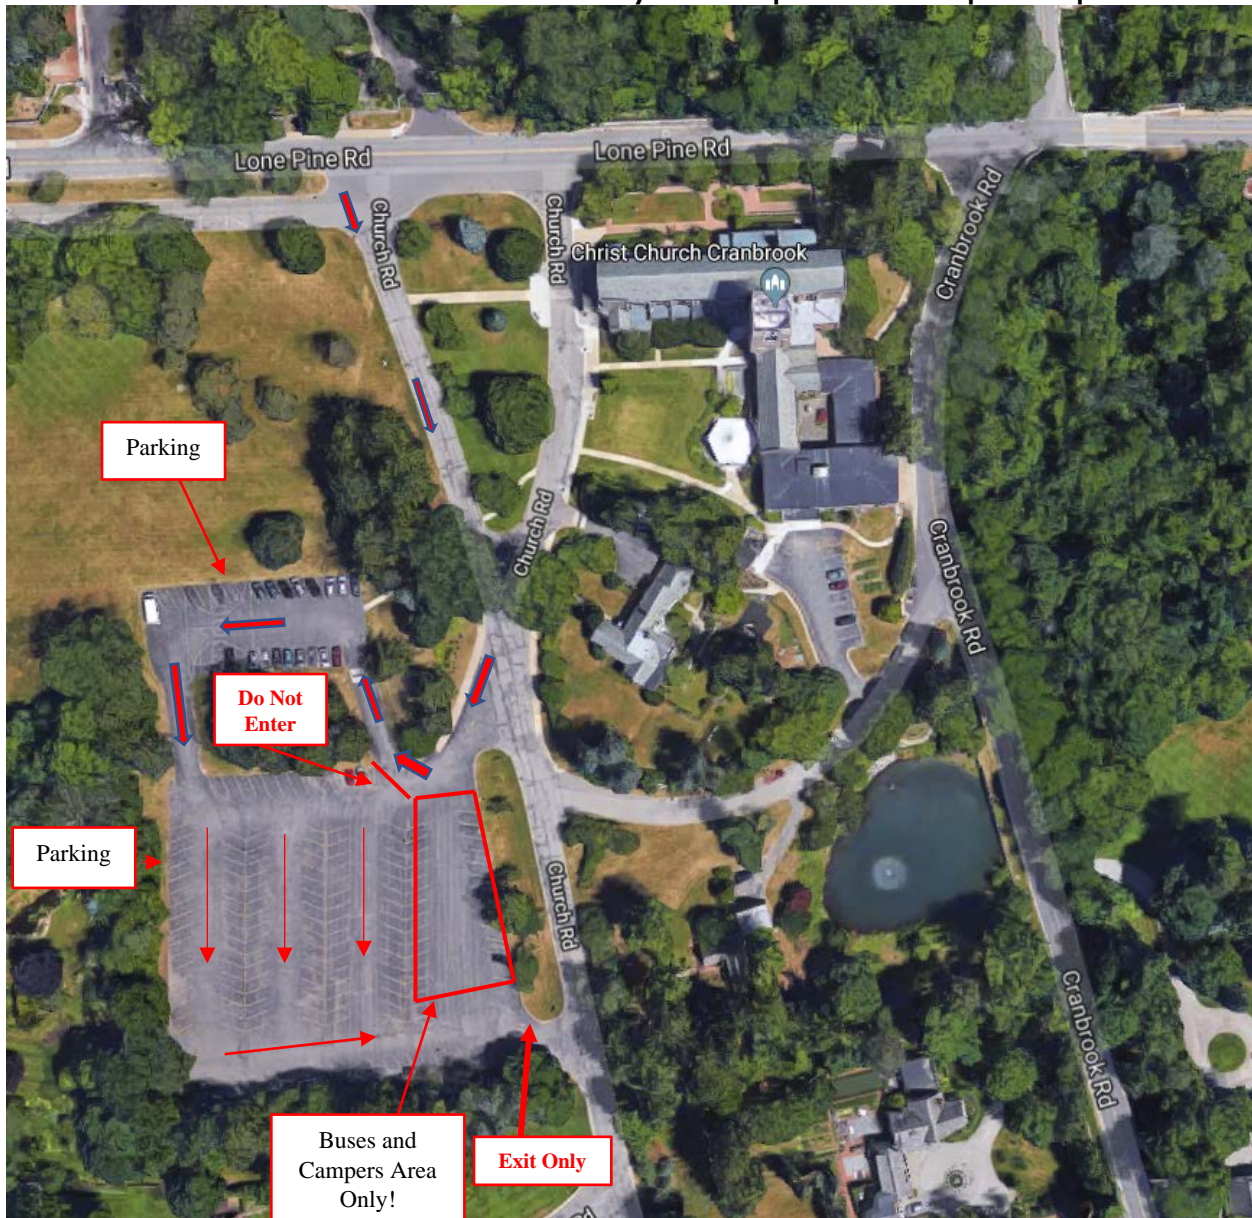

CRANBROOK

SCHOOLS

SUMMER CAMPS

Brookside and Tots Day Camps Pick-Up Map

Enter Church Rd from Lone Pine Rd or Cranbrook Rd. When you enter Cranbrook Christ Church parking lot, make an immediate right towards the smaller lot. You may park in the small lot and walk over to the Buses and Campers Area, or you can park in the regular lot.

IMPORTANT: Please help us keep your children safe and do not park in the Buses and Campers Area. There is only one entrance (north side of lot) and one exit (south side of lot).