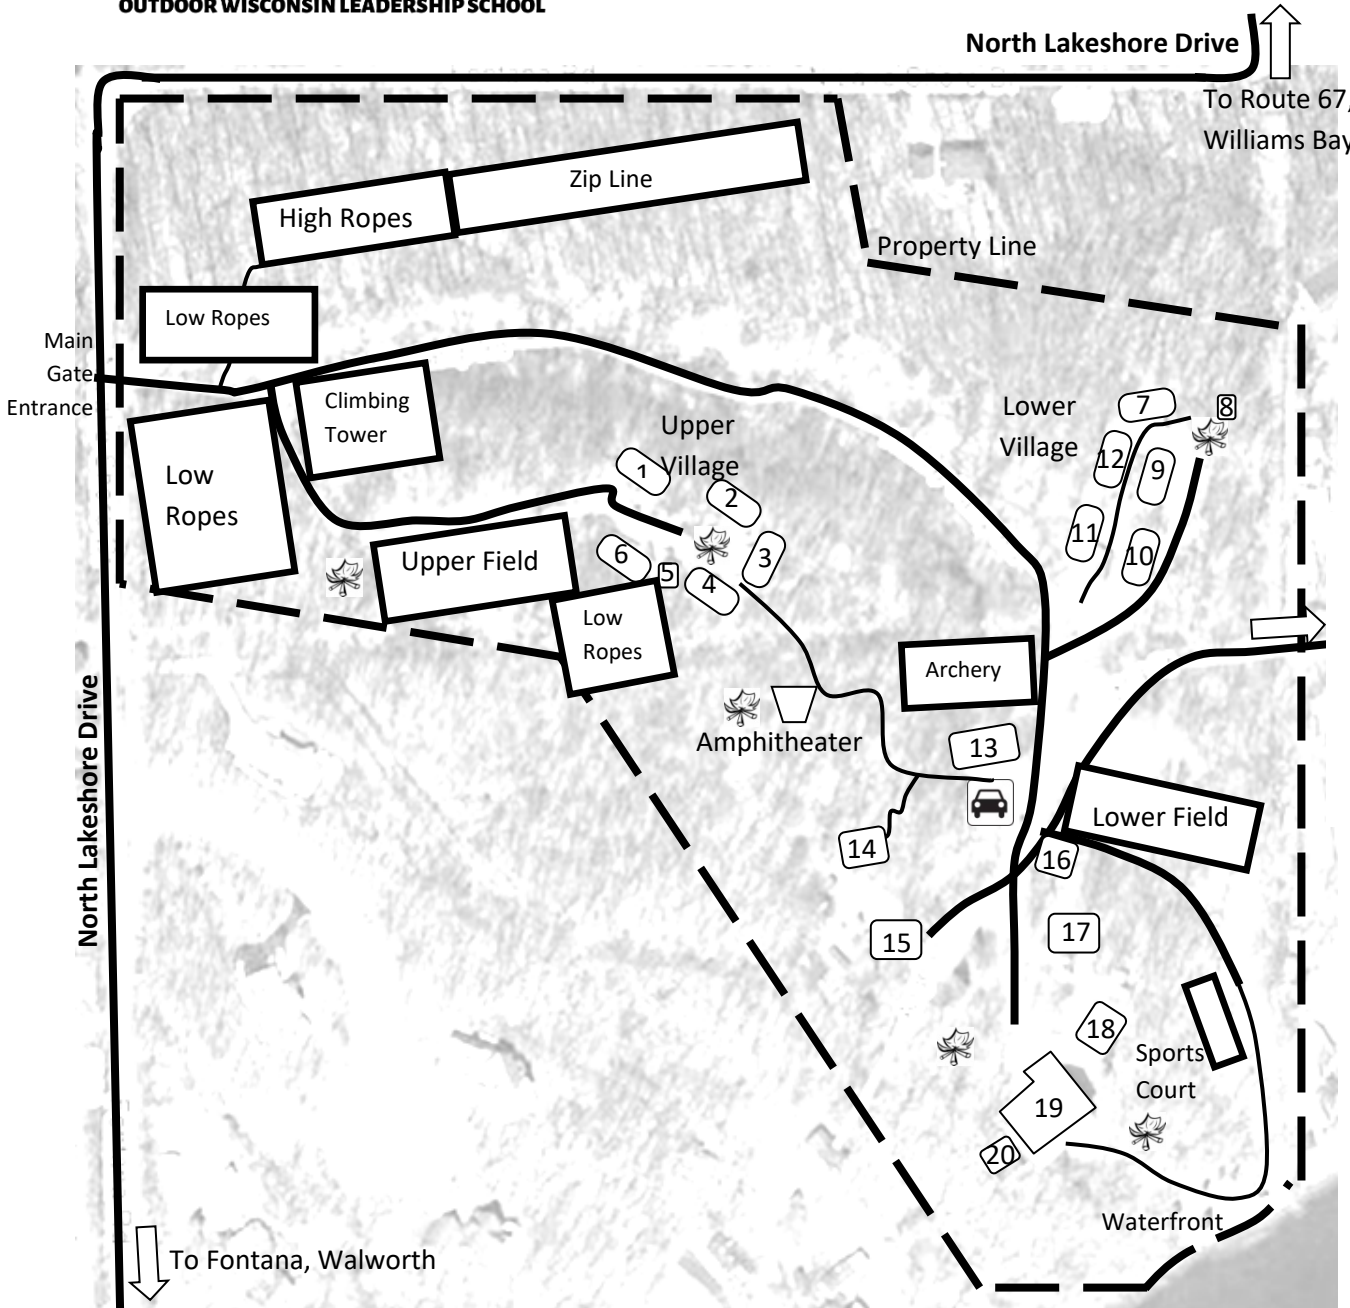

Outdoor Wisconsin Leadership School Holiday Home Camp Map

To Norman Barr Camp &
George Williams College

1. Otzen Cabin
2. Adreani Cabin
3. Wilks Cabin
4. Gage Colman Cabin
5. Boys Village Hut
6. Vaughan Cabin
7. Brunk Cabin
8. Girls Village Hut
9. Keefe Cabin
10. Schwemm Cabin
11. Abra Cabin
12. Atkinson Cabin
13. Maintenance Building
14. Nature Center
15. Private Residence
16. Laundry Facility
17. Crane Max House
18. Health Center
19. Founders Hall
20. Cooks Cabin
21. Fire Ring
    Parking