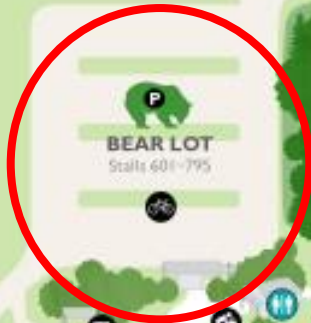

WOODLAND PARK ZOO

The zoo is smoke-free!

North 59th Street

Bear Lot:

Black Bear Drop off/Pick up only

Hippo Lot:

- All Bear Cub and Grizzly Bear Drop off/Pick up
- Extended care AM/PM,
- Late drop offs and early pickups for ALL camps

Find Your Way

Each of our big orange directional signs has a letter in the lower right corner. Match those to the letters on your map to pinpoint your location.

Wi-Fi provided by

BECOME A MEMBER TODAY!

Find fun gifts today at the ZooStores!

North 50th Street