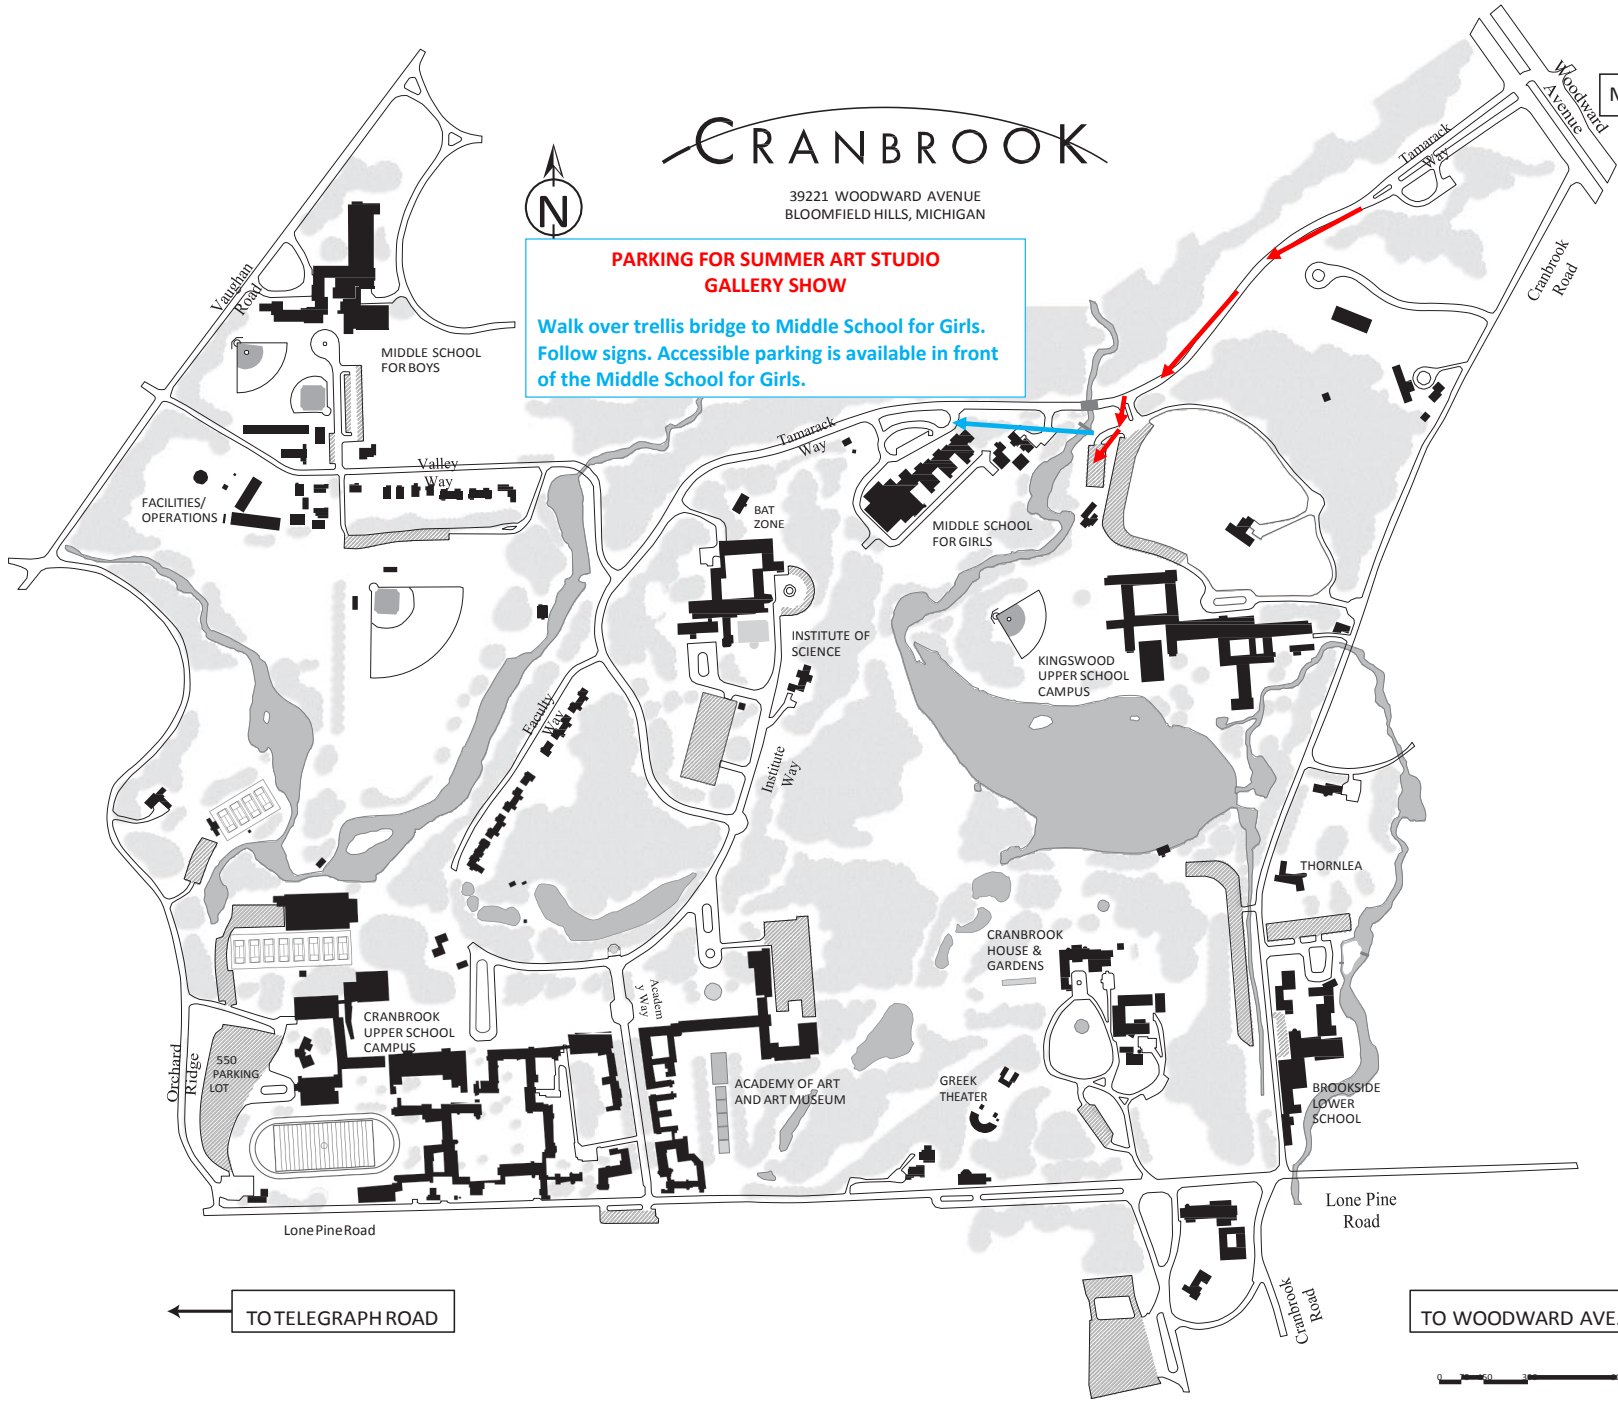

CRANBROOK

39221 WOODWARD AVENUE
BLOOMFIELD HILLS, MICHIGAN

**PARKING FOR SUMMER ART STUDIO
GALLERY SHOW**

Walk over trellis bridge to Middle School for Girls.
Follow signs. Accessible parking is available in front
of the Middle School for Girls.

MAIN ENTRANCE

← TOTELEGRAPH ROAD

TO WOODWARD AVE. →